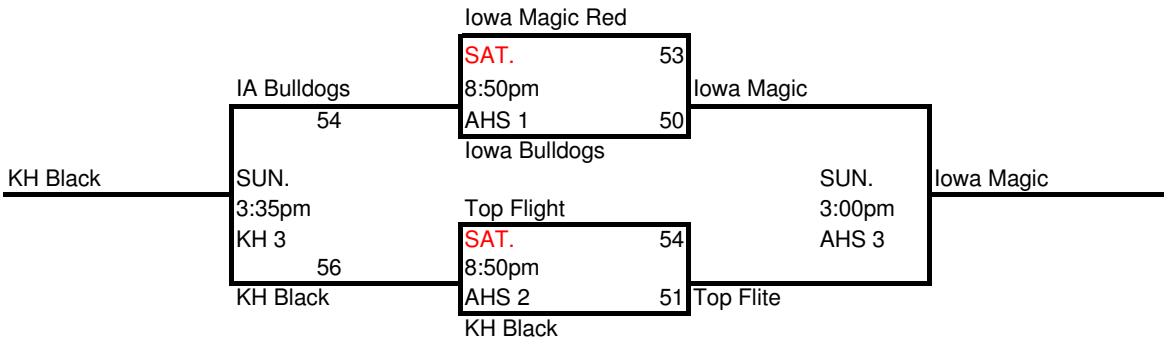

"15U/9TH GRADE CONSOLATION GAMES"