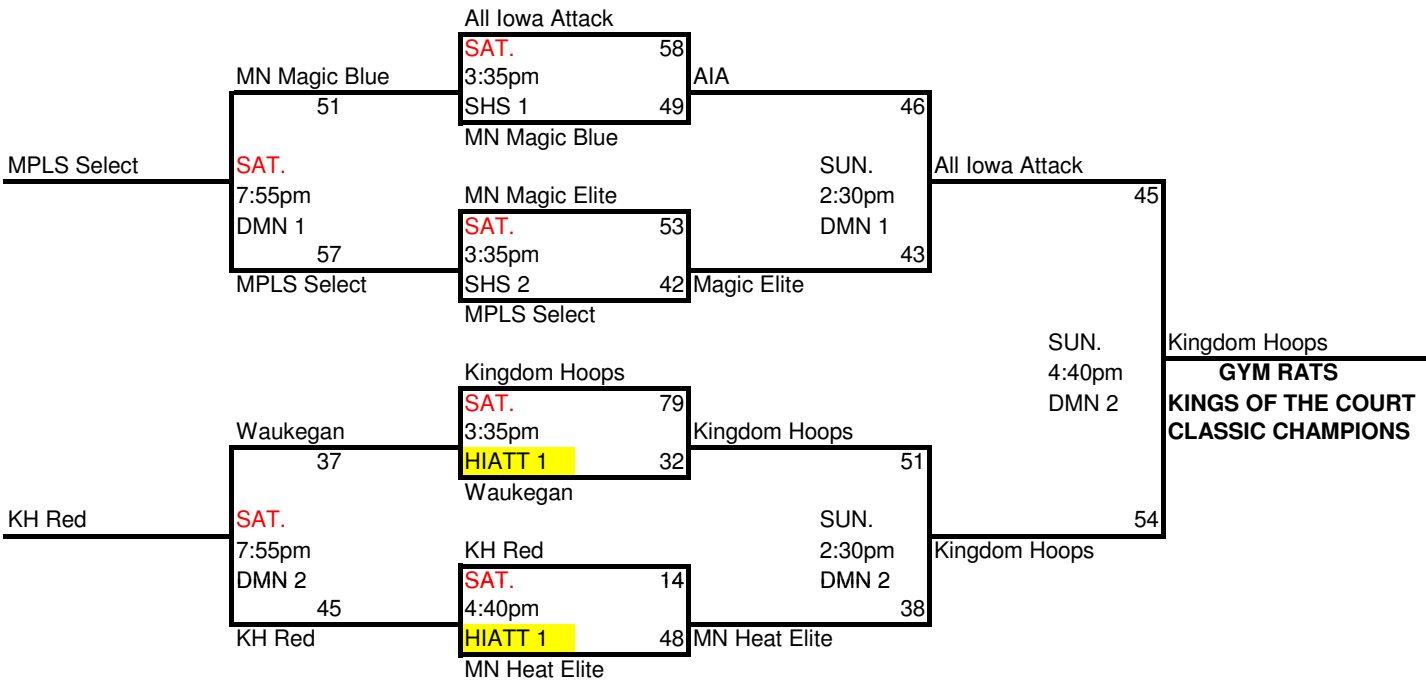

"12U/6TH GRADE CHAMPIONSHIP BRACKET"

"12U/6TH GRADE CONSOLATION GAMES"

Date	Time	Court #	Teams	Results
SAT.	3:35pm	KH 3	IL T Wolves vs Stunners	T wolves - 60 Stunners - 41
SAT.	7:55pm	KH 3	IL T Wolves vs KH Black	T Wolves - 43 KH Black - 31
SUN.	10:10am	KH 3	Stunners vs KH Black	Stunners - 61 KH Black - 60