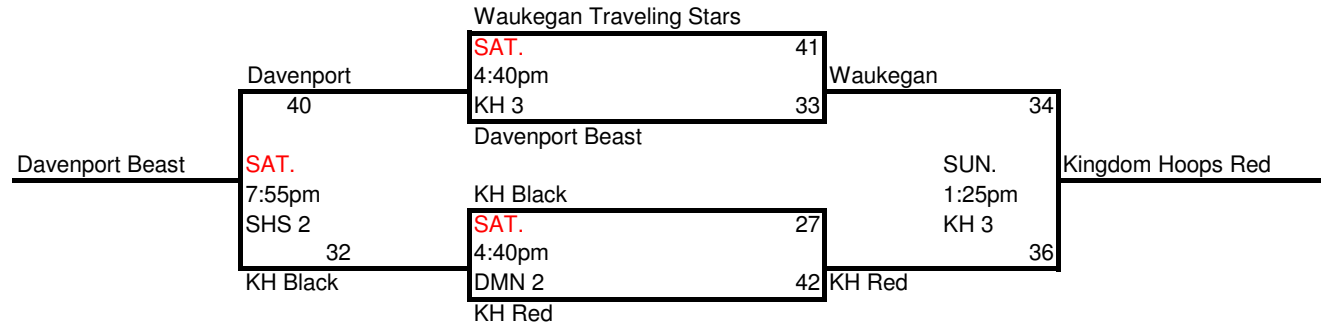

"11U/5TH GRADE CONSOLATION GAMES"