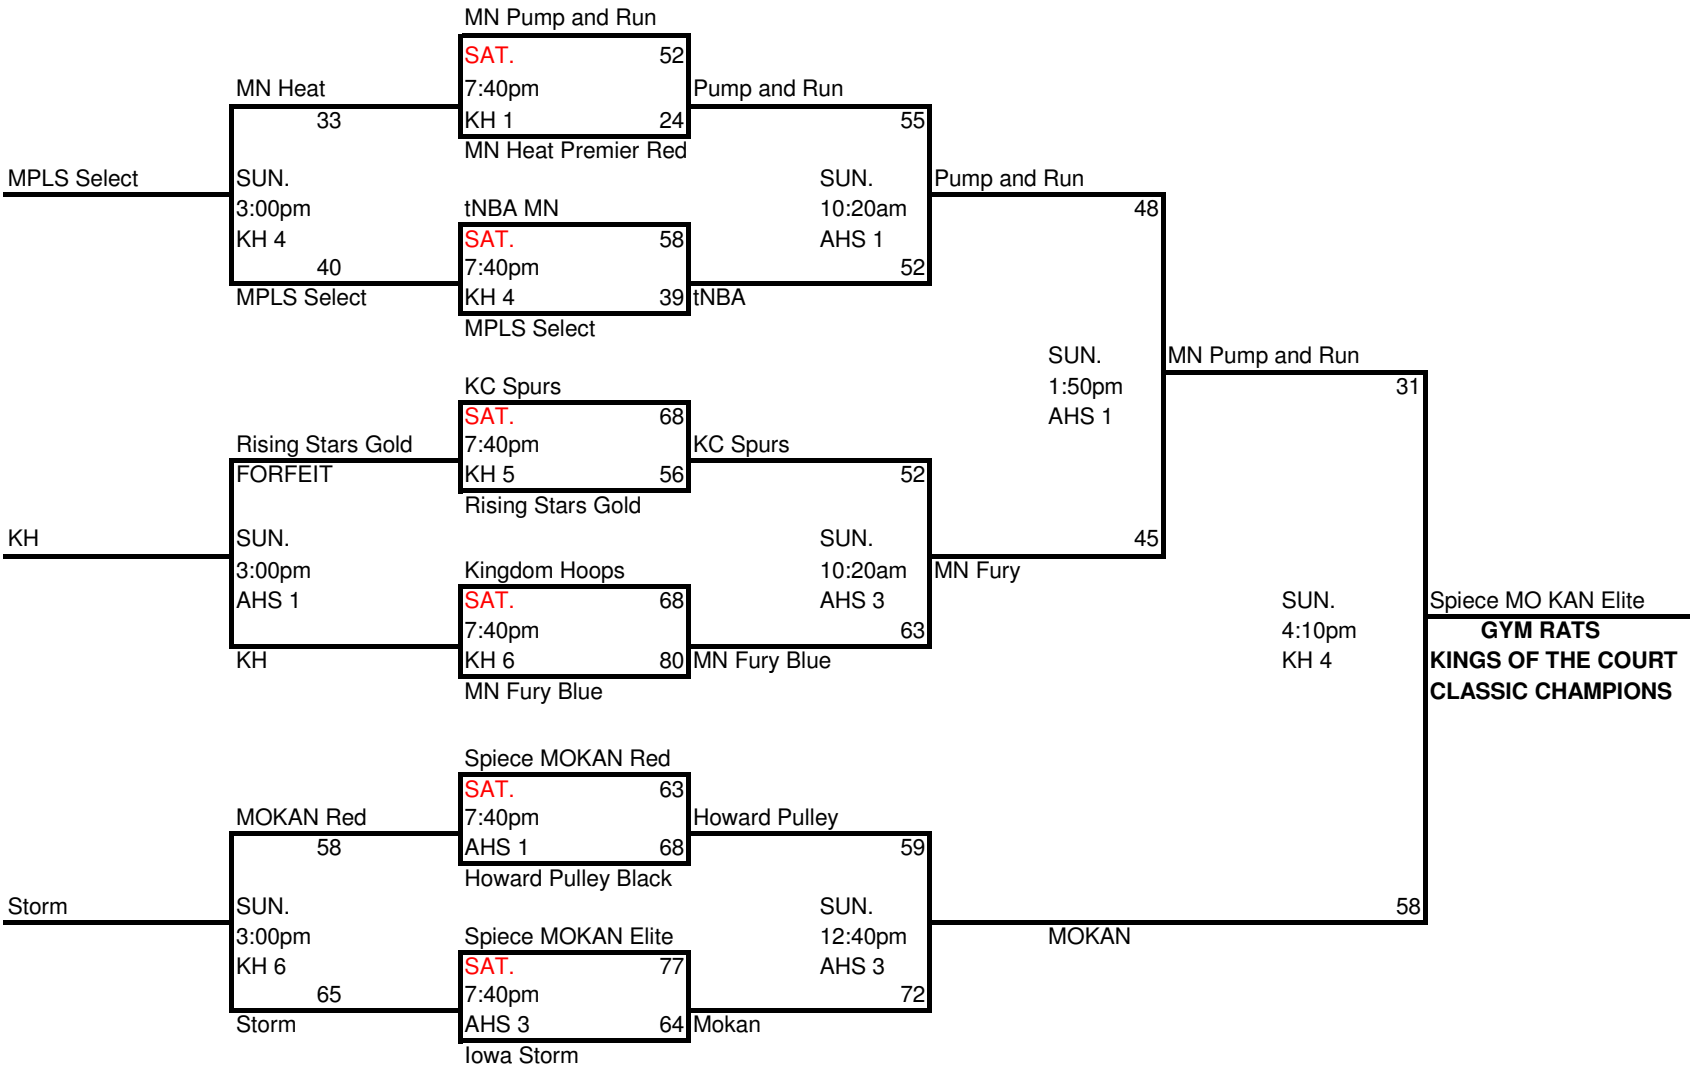

"15U/9TH GRADE CHAMPIONSHIP BRACKET"