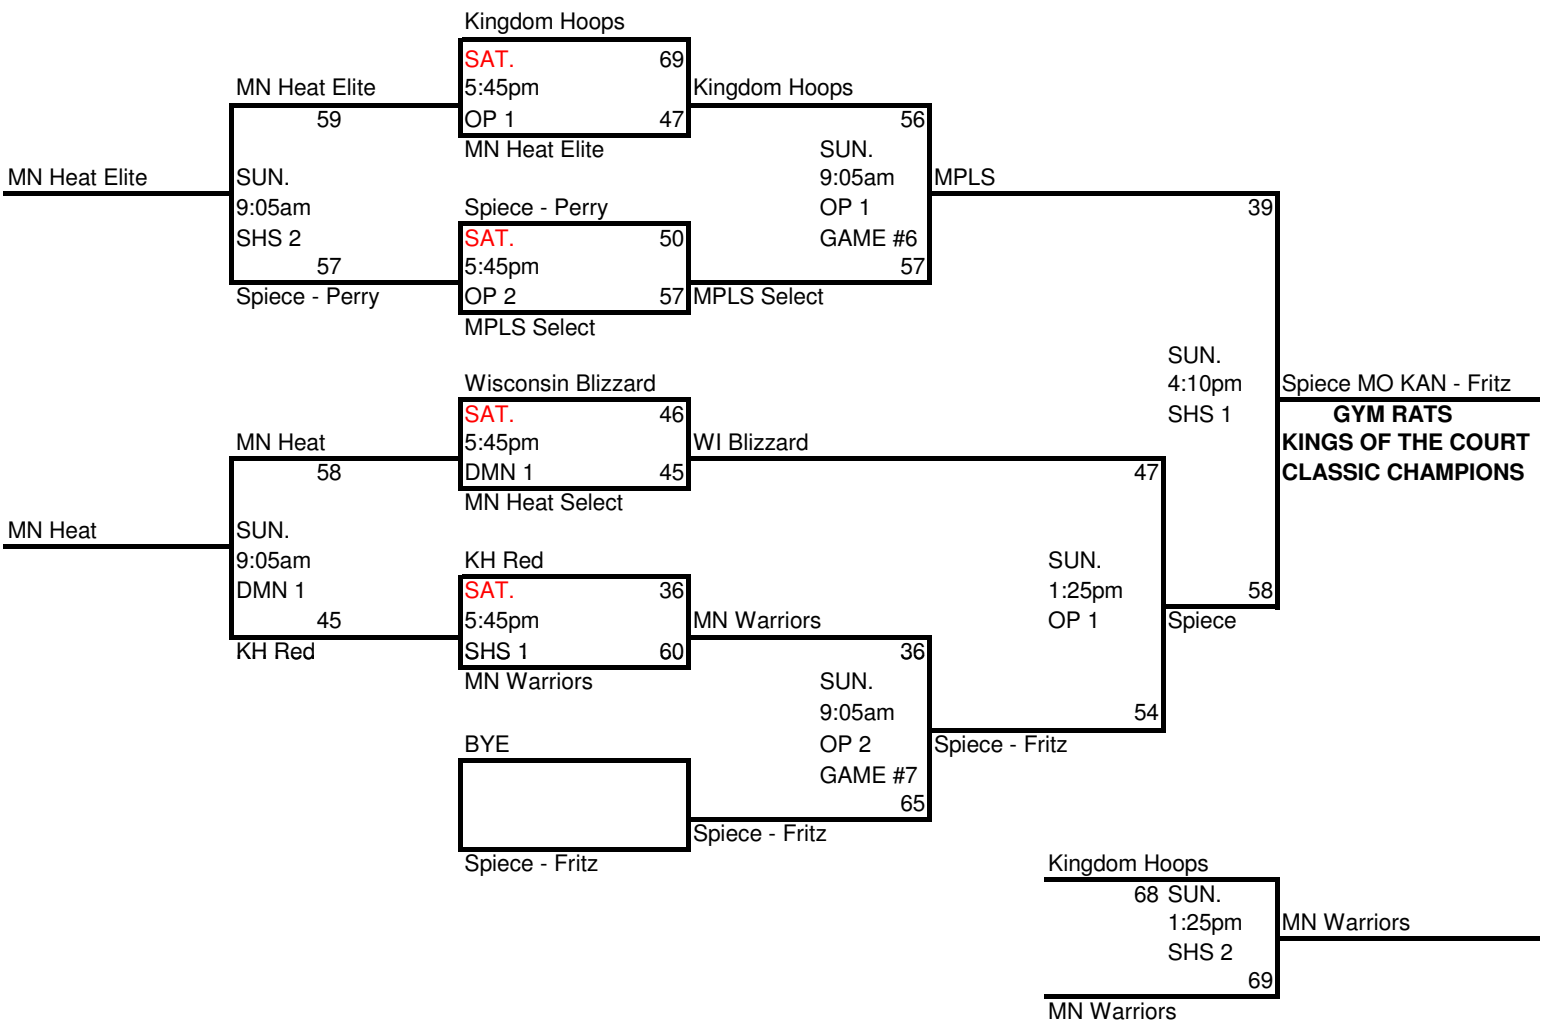

"14U/8TH GRADE CHAMPIONSHIP BRACKET"