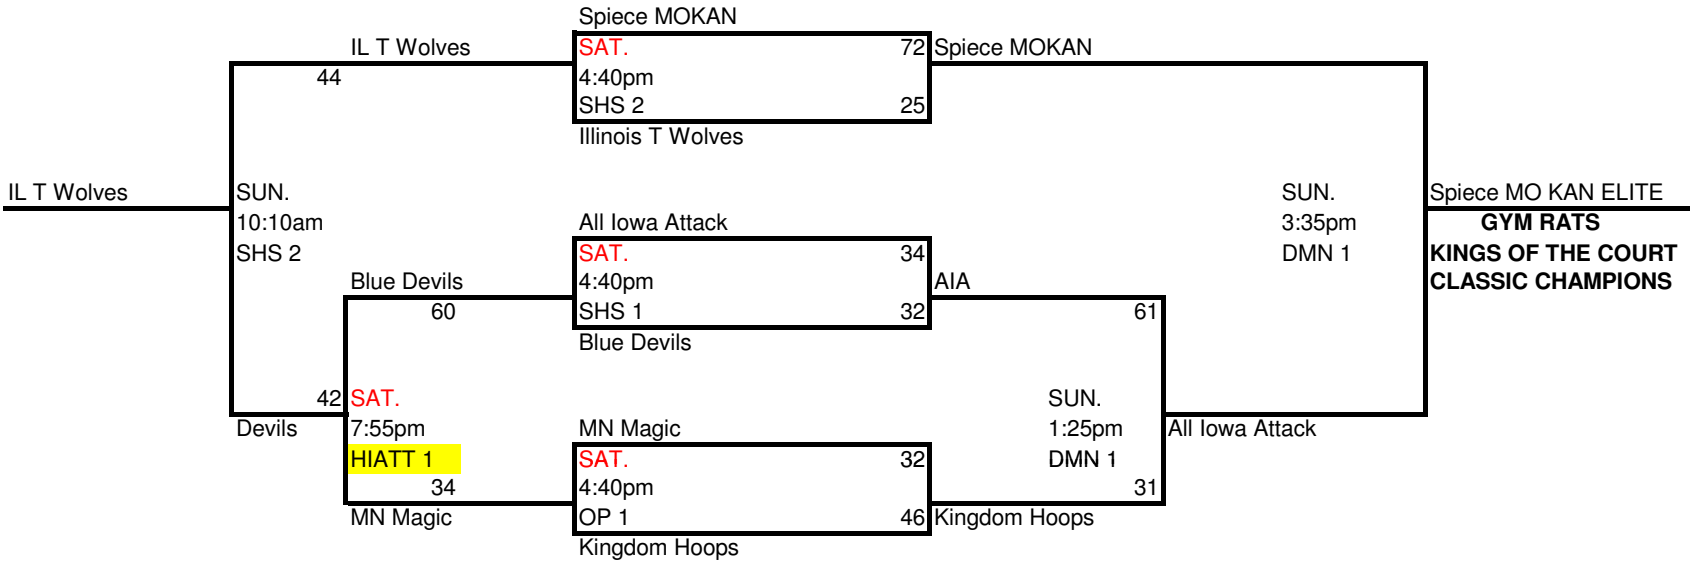

"11U/5TH GRADE CHAMPIONSHIP BRACKET"