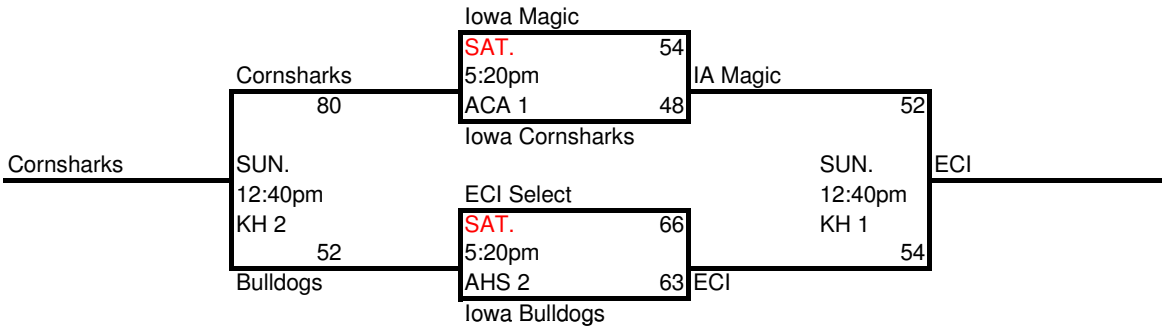

"16U/10TH GRADE CONSOLATION GAMES"