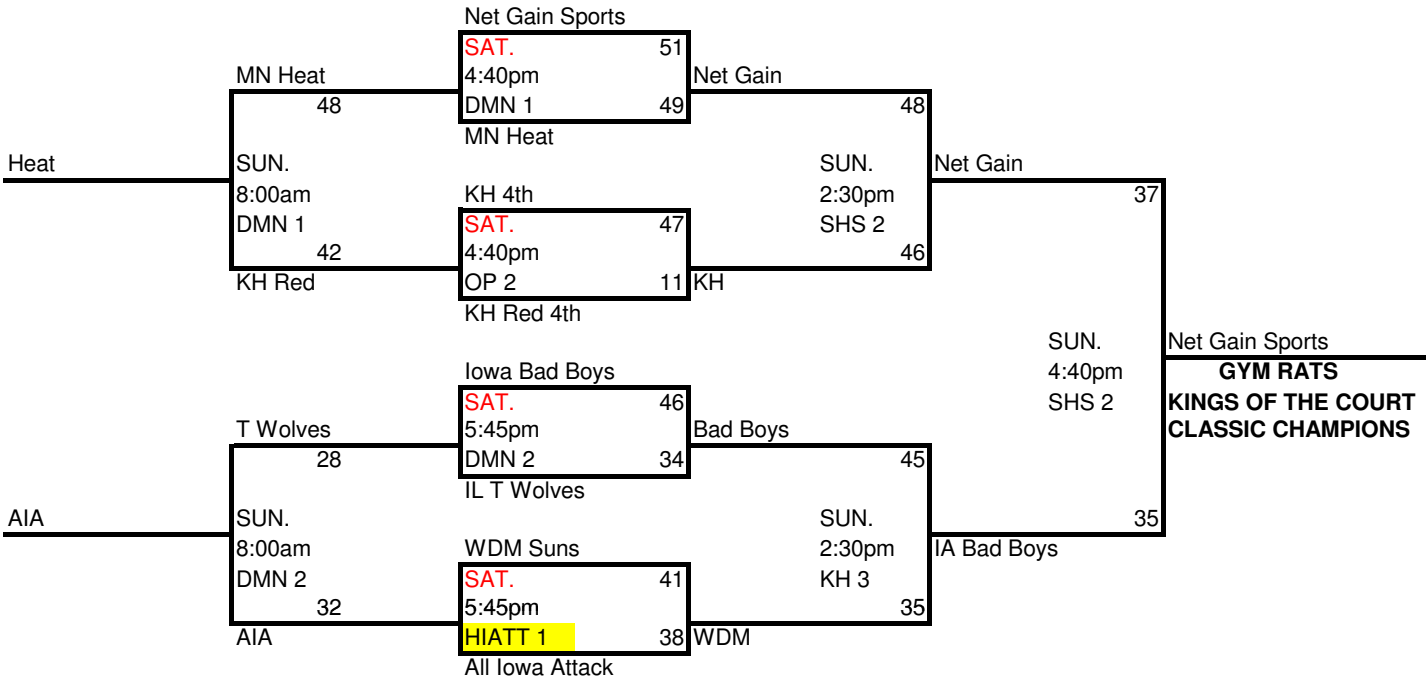

"10U/4TH GRADE CHAMPIONSHIP BRACKET"

"10U/4TH GRADE CONSOLATION GAMES"

Date	Time	Court #	Teams	Results
SAT.	5:45pm	KH 3	KH 3rd Red vs Waukegan	Waukegan - 47 KH 3rd - 5
SUN.	8:00am	KH 3	KH 3rd Red vs KH 3rd	KH 3rd - 54 KH 3rd Red - 3
SUN.	12:20pm	KH 3	Waukegan vs KH 3rd	Waukegan - 31 KH 3rd - 26