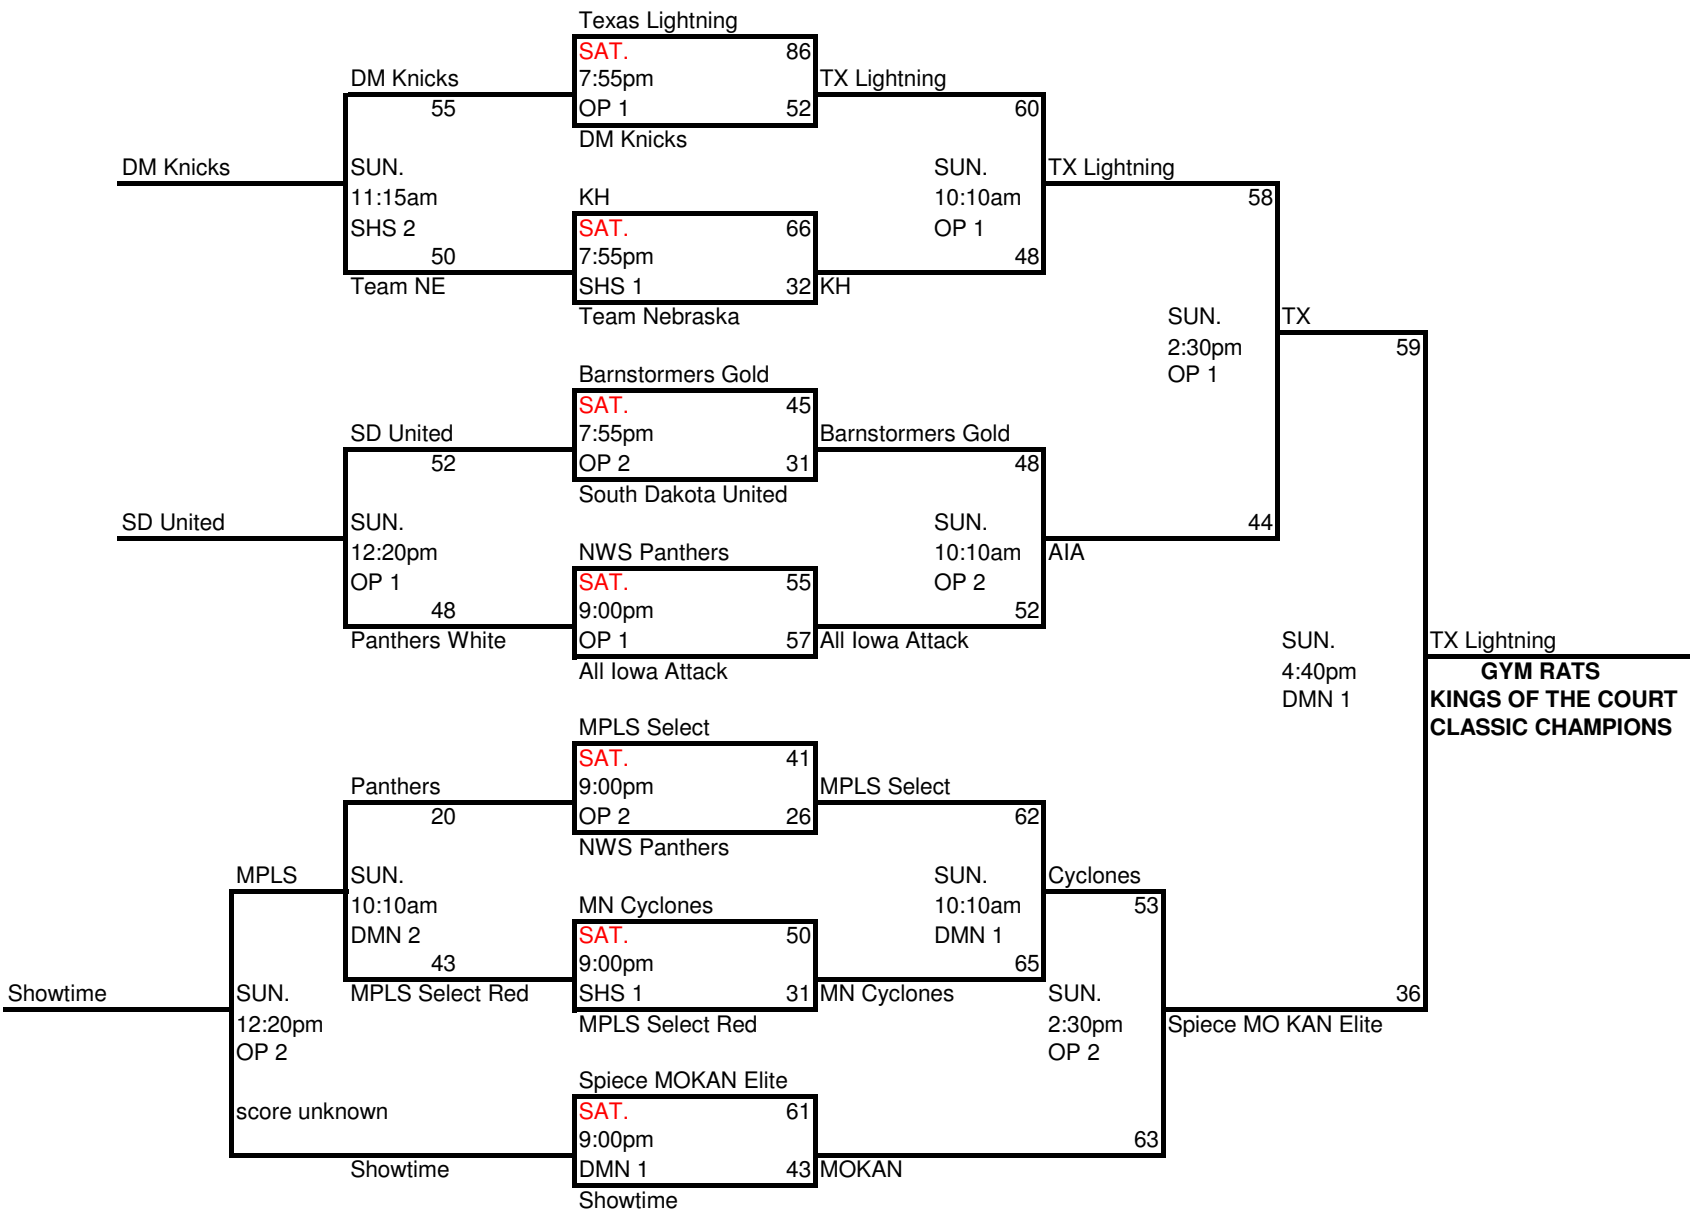

"13U/7TH GRADE CHAMPIONSHIP BRACKET"