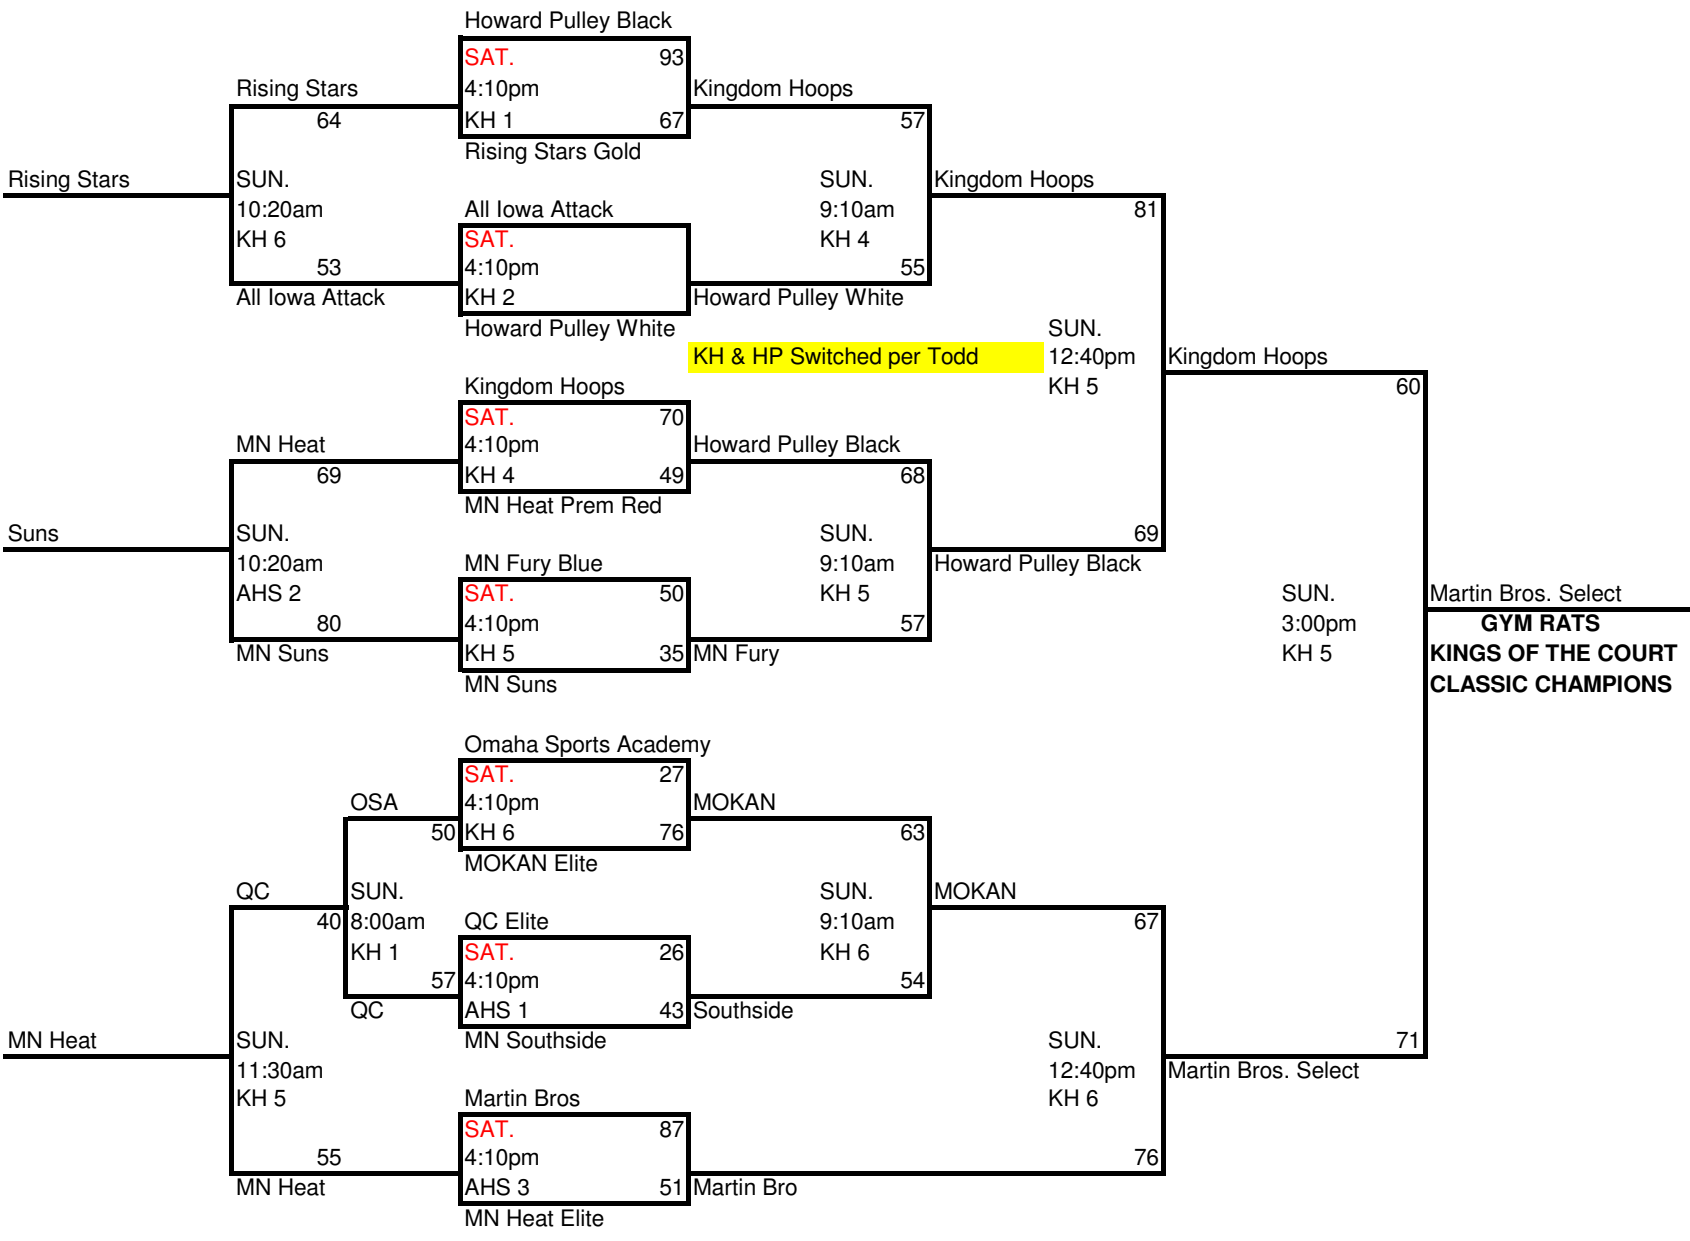

"16U/10TH GRADE CHAMPIONSHIP BRACKET"