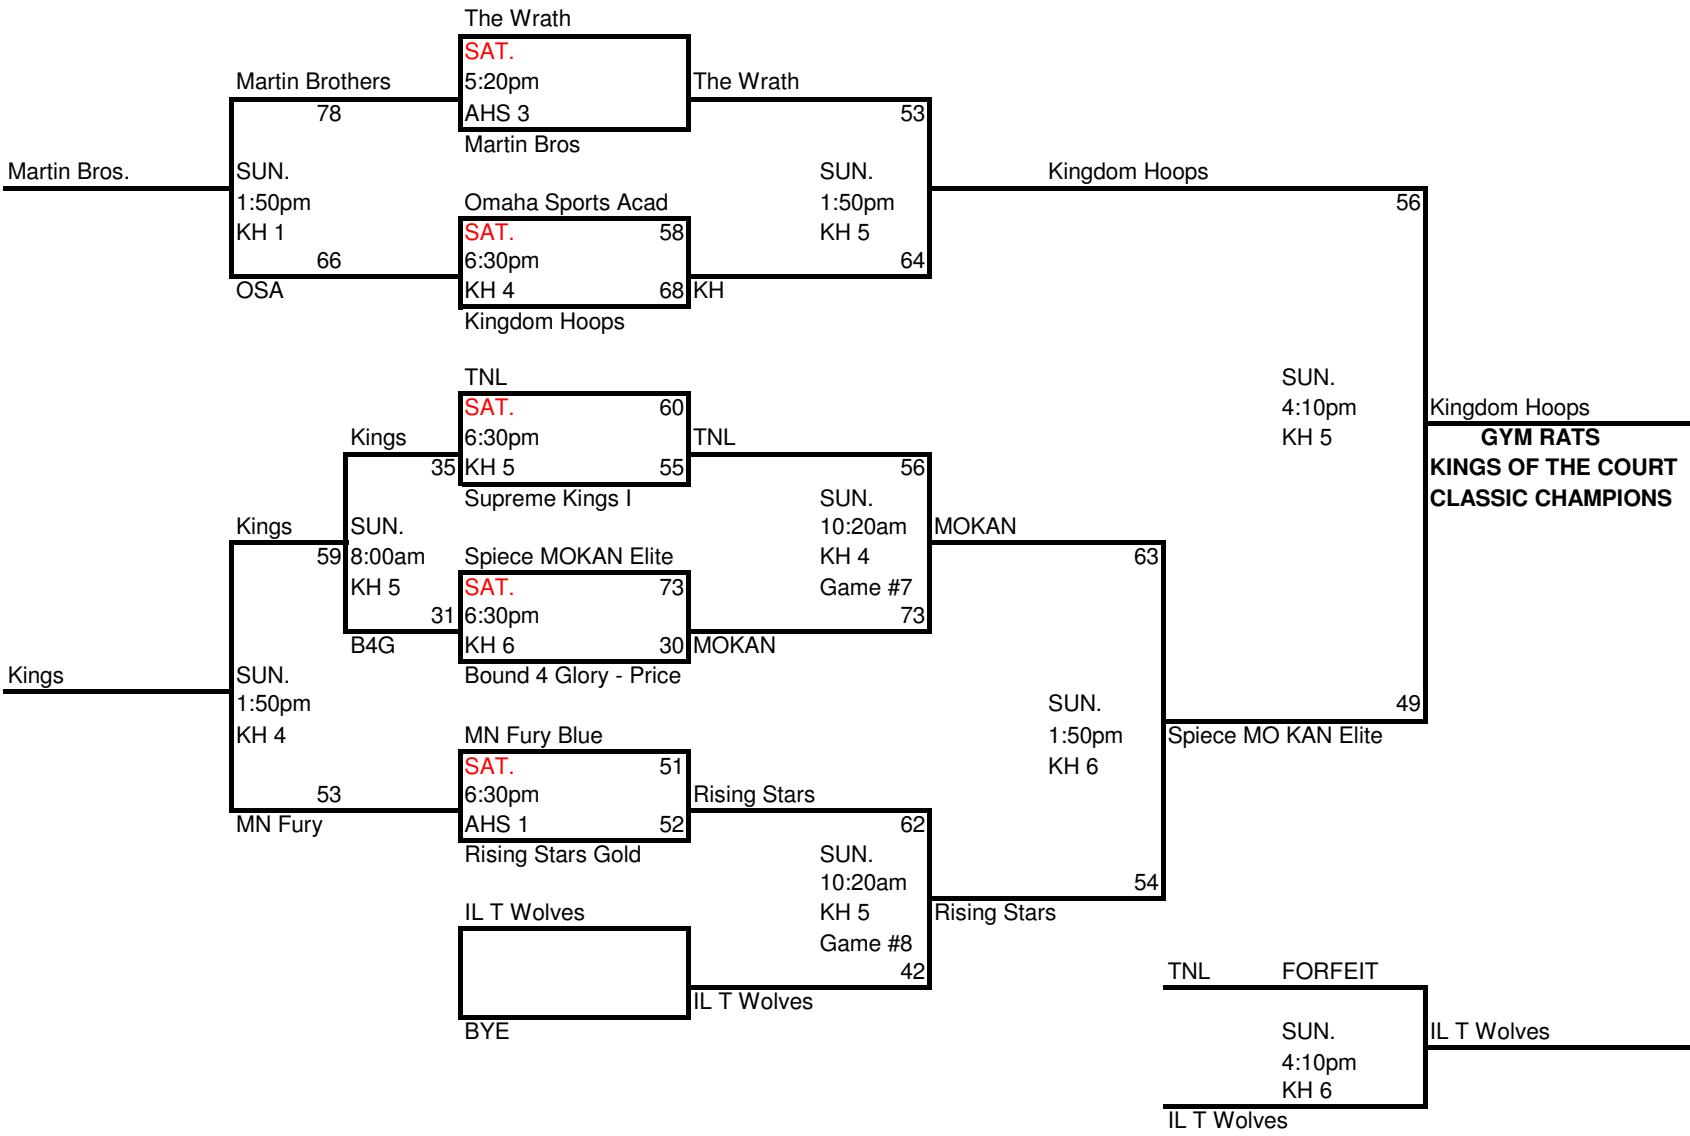

"17U/11TH GRADE CHAMPIONSHIP BRACKET"