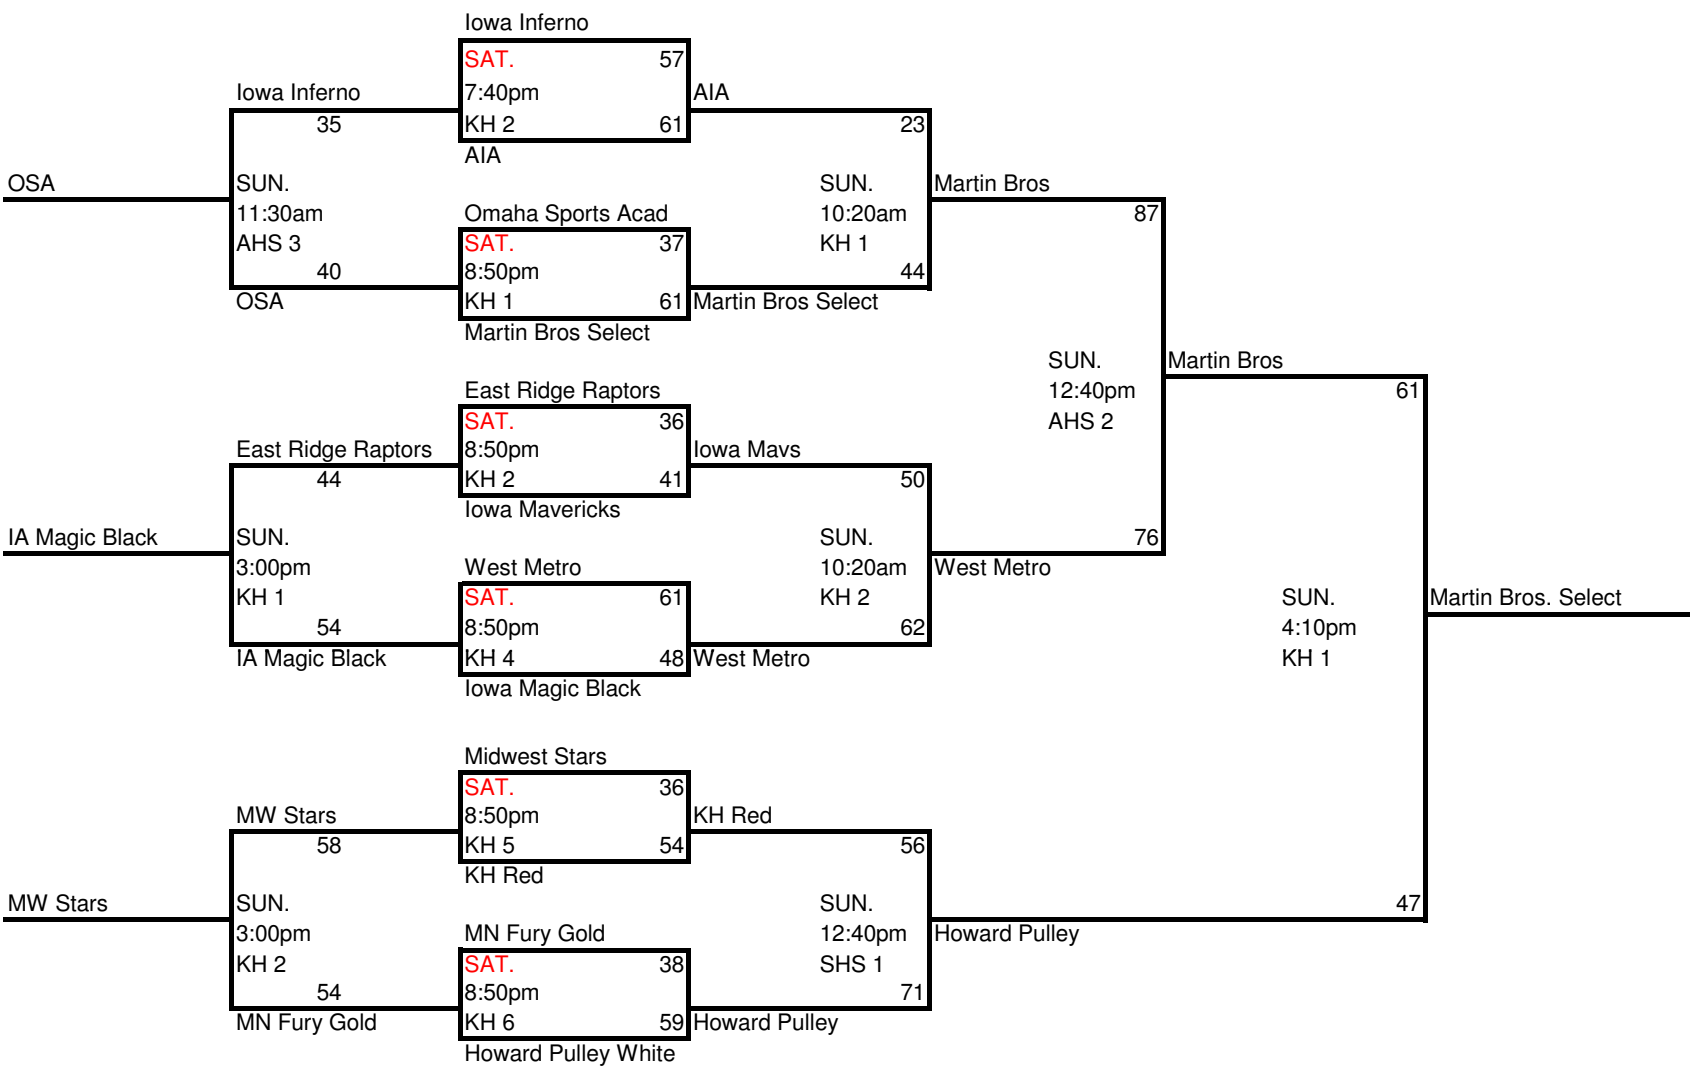

"15U/9TH GRADE SILVER BRACKET"