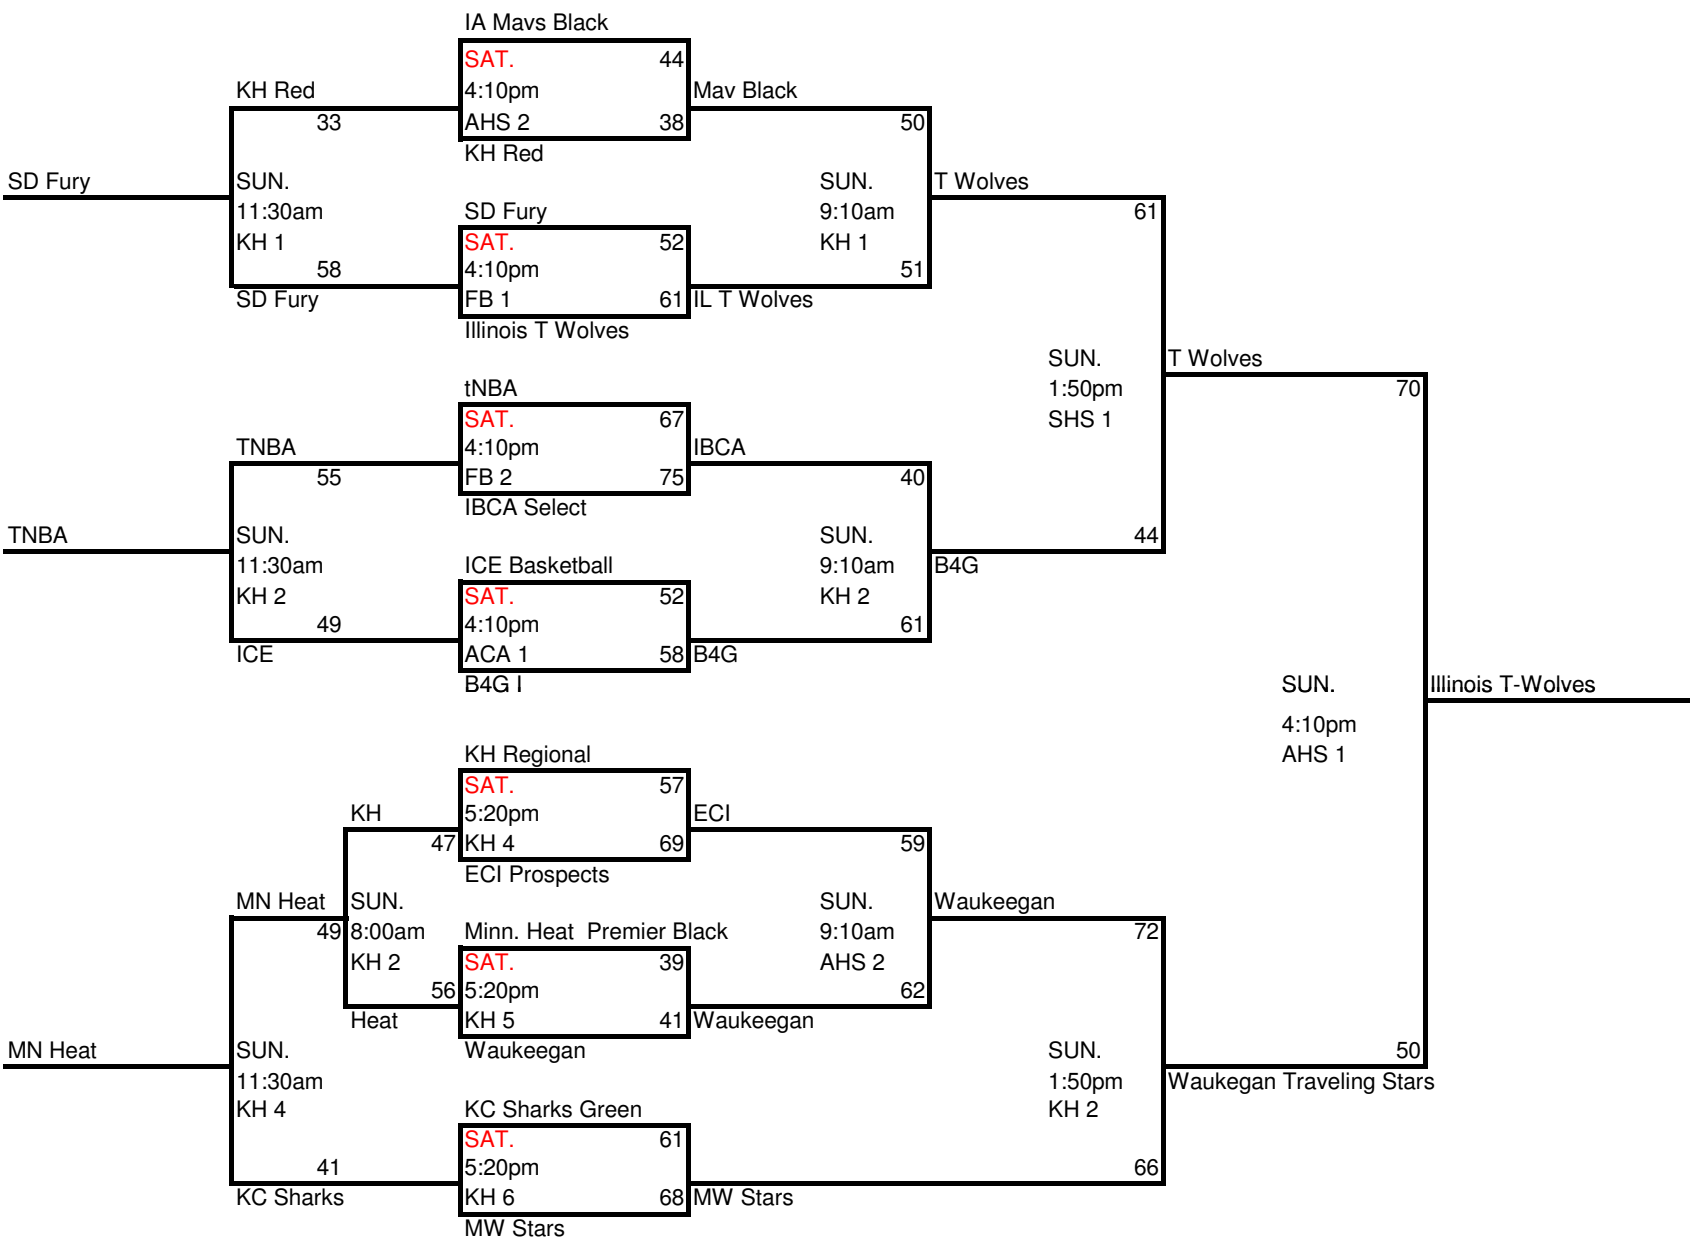

"16U/10TH GRADE SILVER BRACKET"