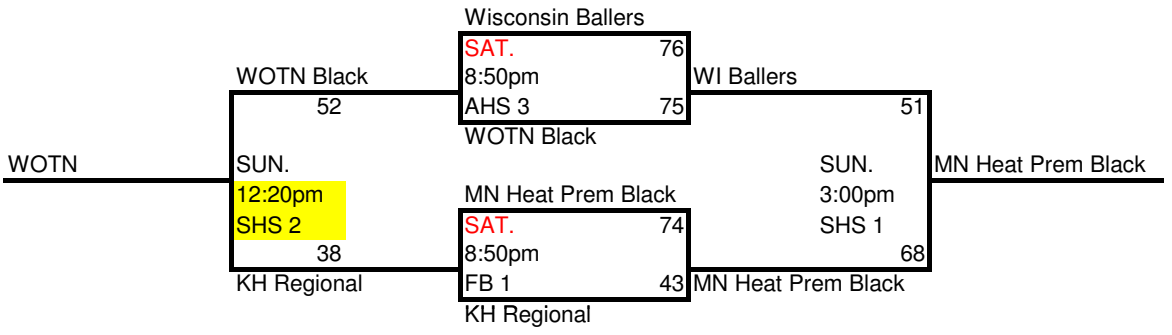

"15U/9TH GRADE CONSOLATION GAMES"