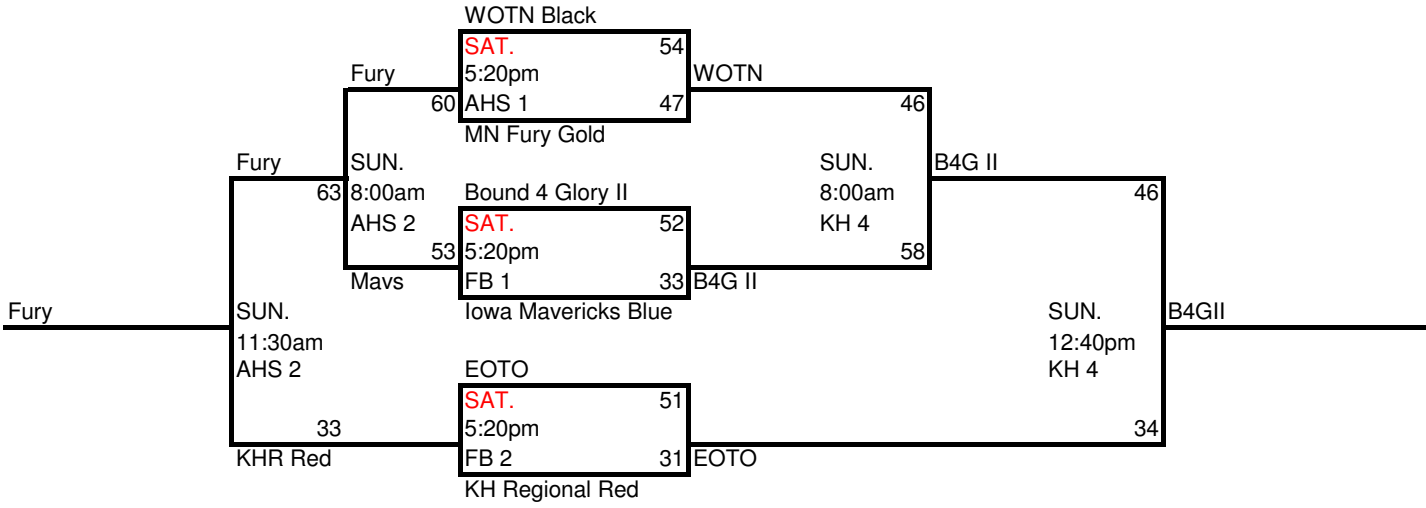

"16U/10TH GRADE CONSOLATION GAMES"