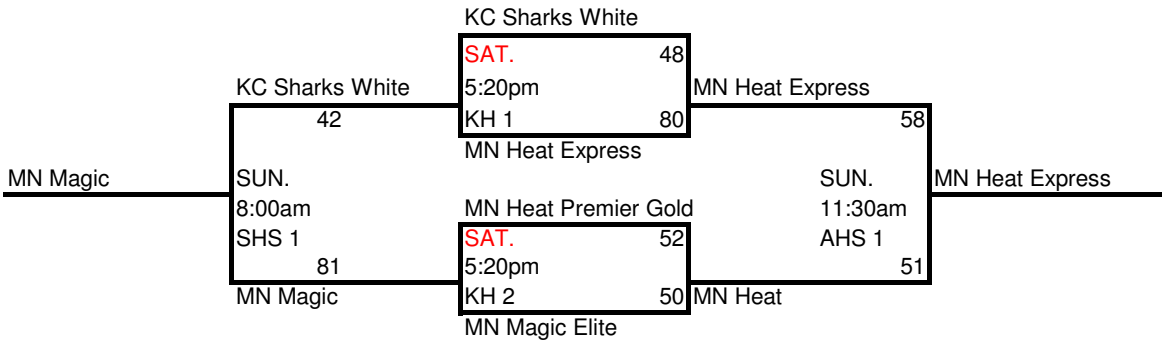

"16U/10TH GRADE CONSOLATION GAMES"