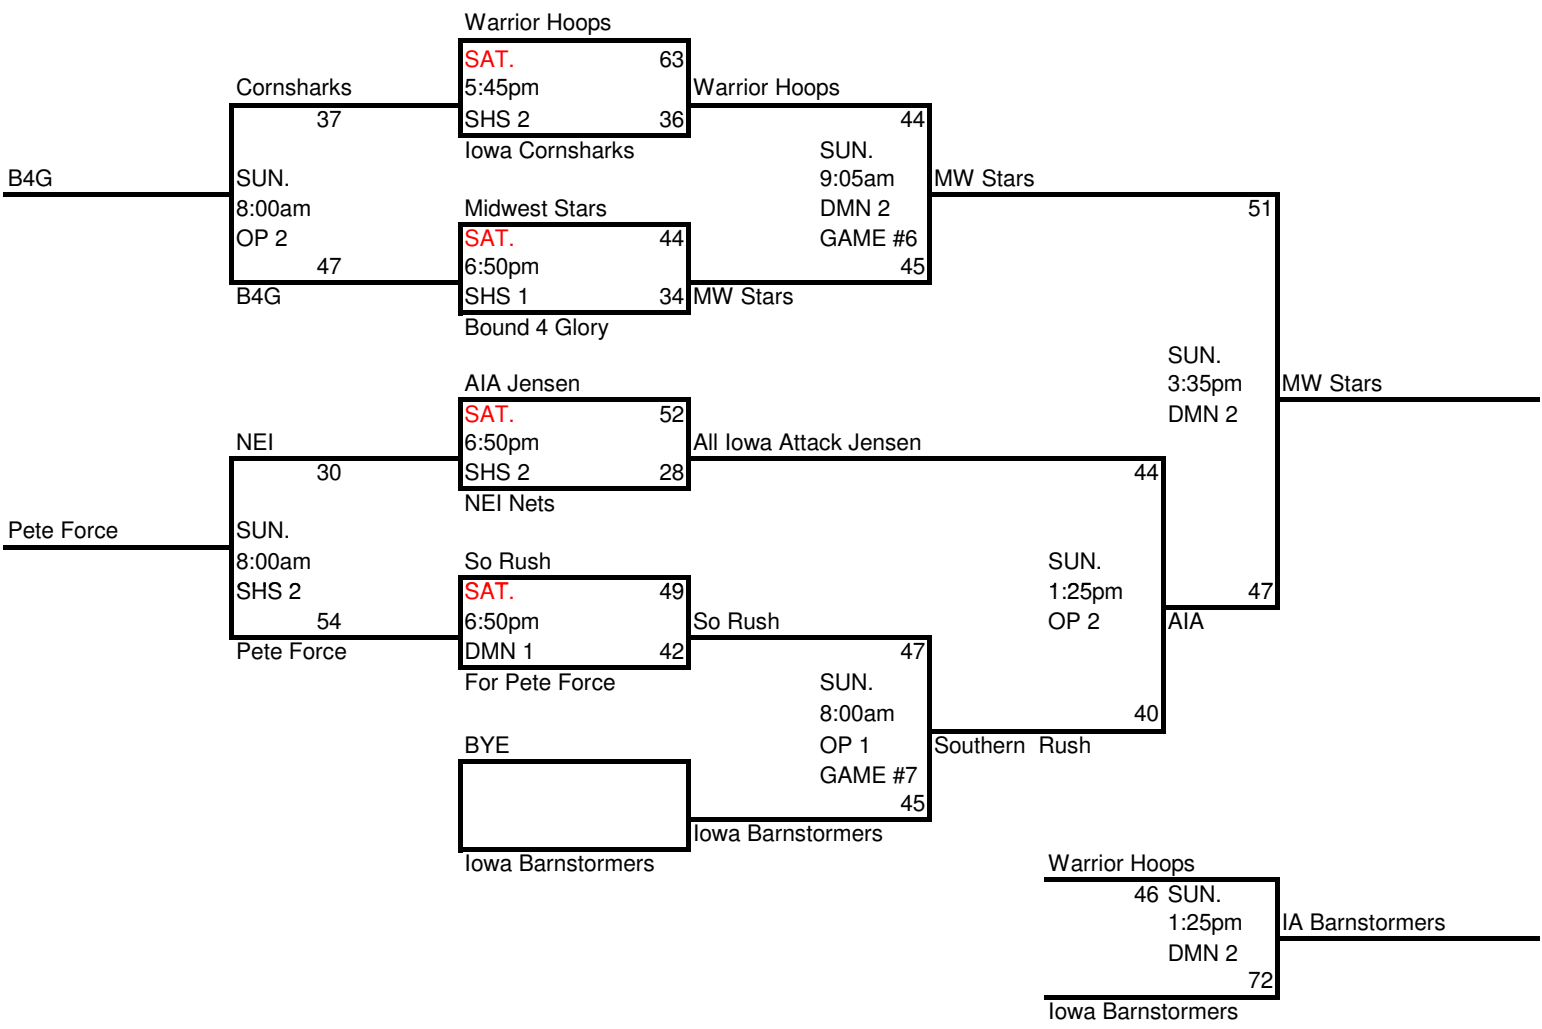

"14U/8TH GRADE SILVER BRACKET"