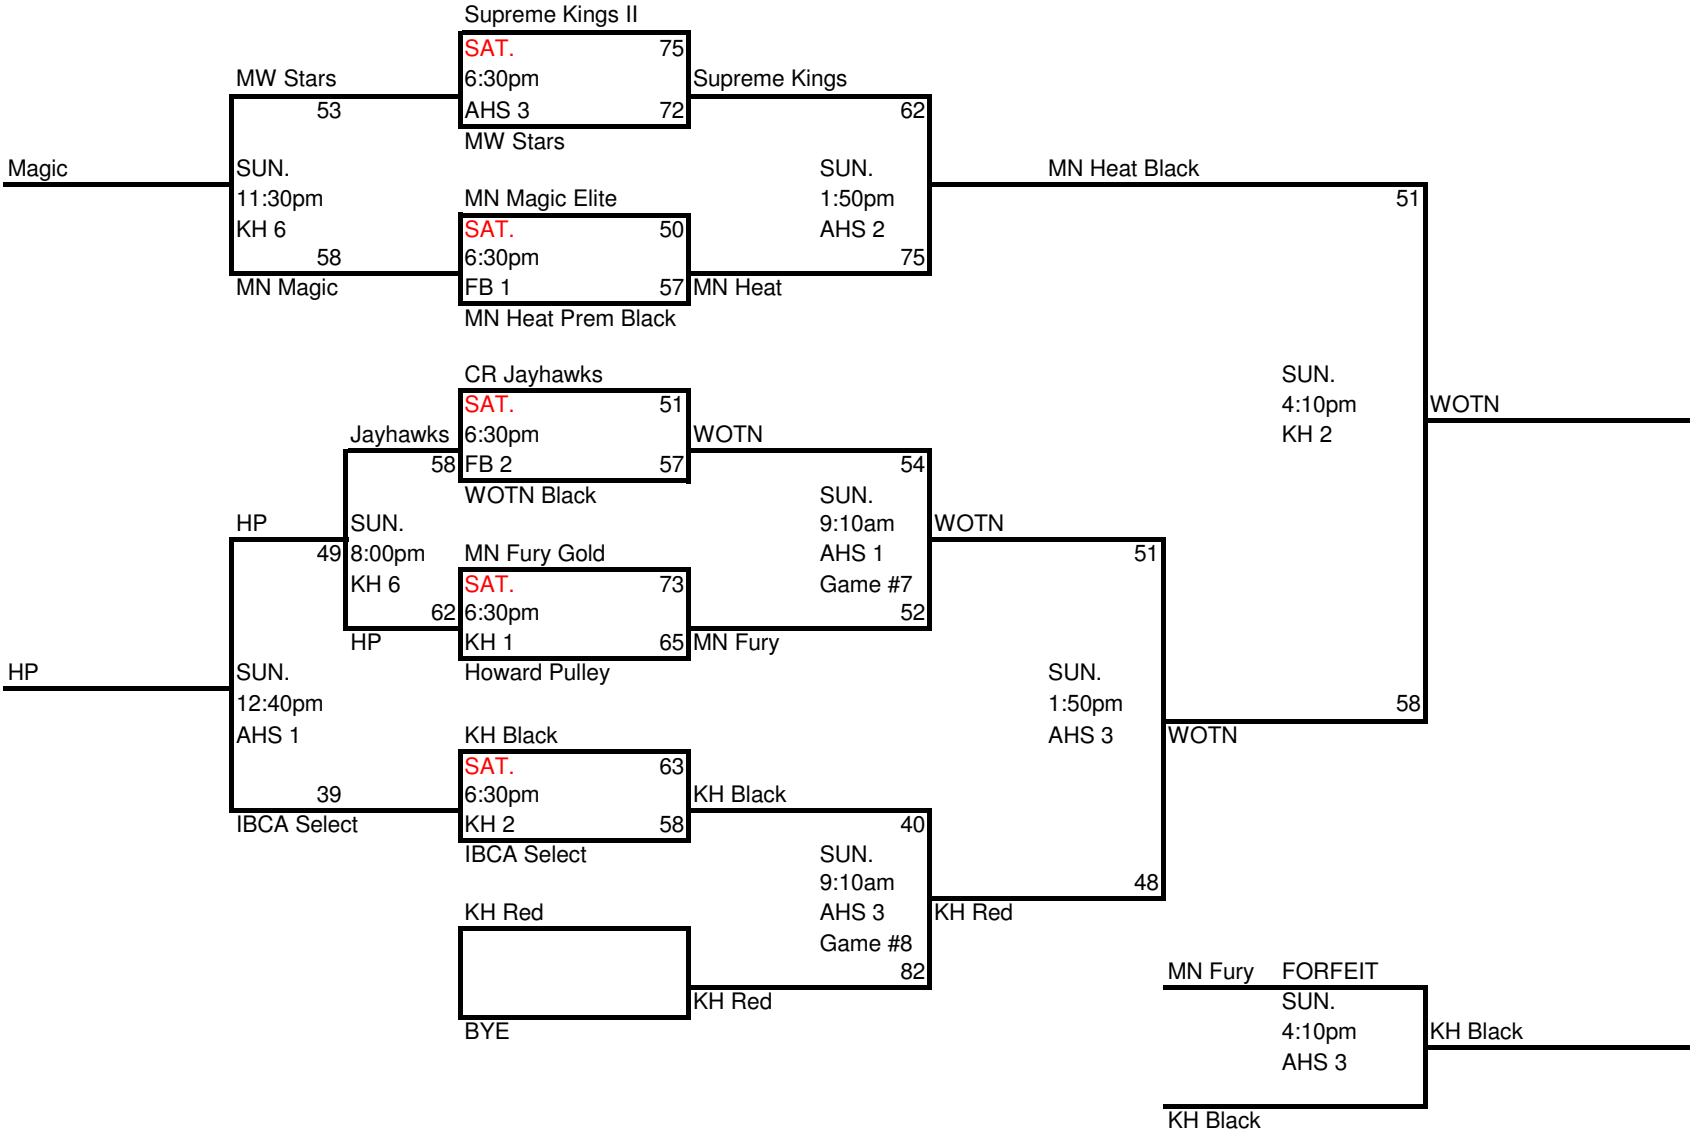

"17U/11TH GRADE SILVER BRACKET"