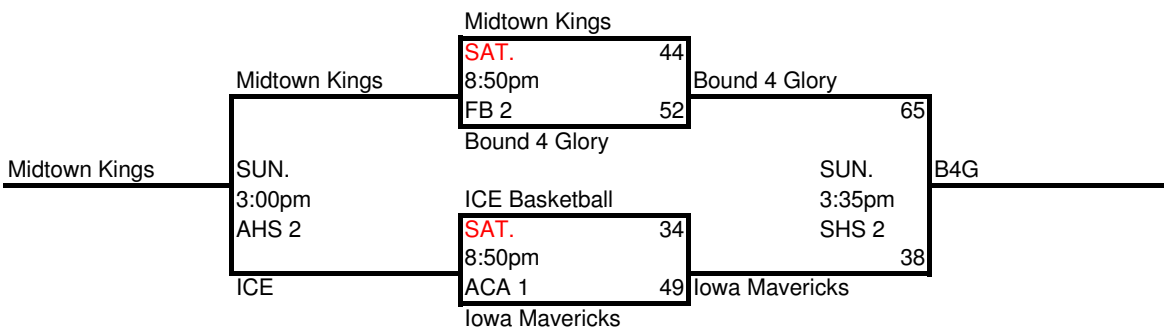

"15U/9TH GRADE CONSOLATION GAMES"